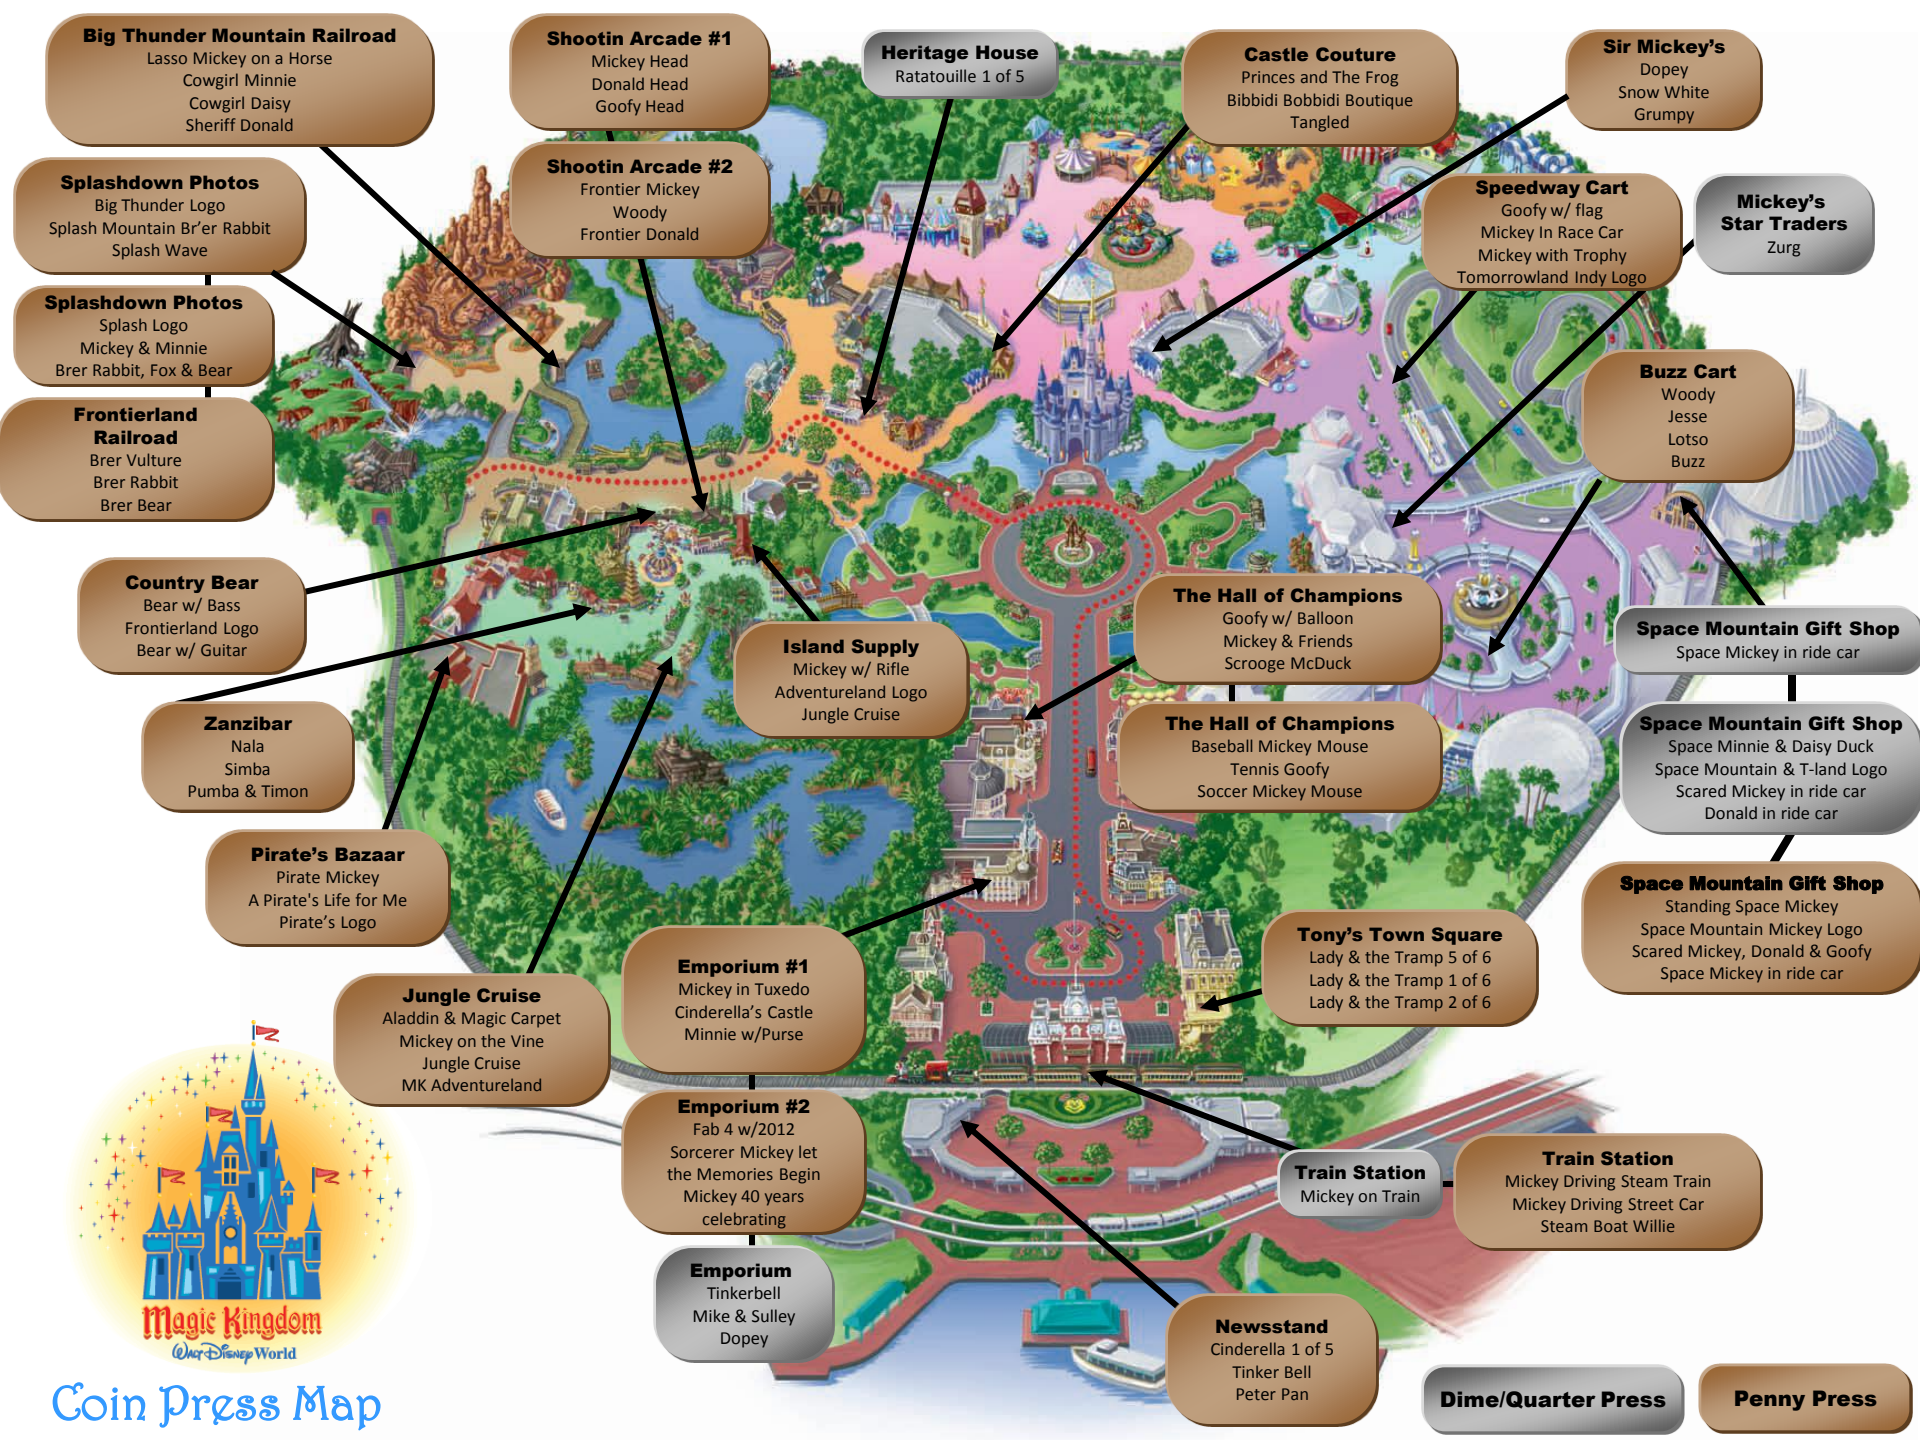

Big Thunder Mountain Railroad
Lasso Mickey on a Horse
Cowgirl Minnie
Cowgirl Daisy
Sheriff Donald

Shootin Arcade #1
Mickey Head
Donald Head
Goofy Head

Heritage House
Ratatouille 1 of 5

Castle Couture
Princes and The Frog
Bibbidi Bobbidi Boutique
Tangled

Sir Mickey's
Dopey
Snow White
Grumpy

Splashdown Photos
Big Thunder Logo
Splash Mountain Br'er Rabbit
Splash Wave

Shootin Arcade #2
Frontier Mickey
Woody
Frontier Donald

Speedway Cart
Goofy w/ flag
Mickey In Race Car
Mickey with Trophy
Tomorrowland Indy Logo

Mickey's Star Traders
Zurg

Splashdown Photos
Splash Logo
Mickey & Minnie
Brer Rabbit, Fox & Bear

Frontierland Railroad
Brer Vulture
Brer Rabbit
Brer Bear

Buzz Cart
Woody
Jesse
Lotso
Buzz

Country Bear
Bear w/ Bass
Frontierland Logo
Bear w/ Guitar

The Hall of Champions
Goofy w/ Balloon
Mickey & Friends
Scrooge McDuck

Space Mountain Gift Shop
Space Mickey in ride car

Zanzibar
Nala
Simba
Pumba & Timon

Island Supply
Mickey w/ Rifle
Adventureland Logo
Jungle Cruise

The Hall of Champions
Baseball Mickey Mouse
Tennis Goofy
Soccer Mickey Mouse

Space Mountain Gift Shop
Space Minnie & Daisy Duck
Space Mountain & T-land Logo
Scared Mickey in ride car
Donald in ride car

Pirate's Bazaar
Pirate Mickey
A Pirate's Life for Me
Pirate's Logo

Space Mountain Gift Shop
Standing Space Mickey
Space Mountain Mickey Logo
Scared Mickey, Donald & Goofy
Space Mickey in ride car

Jungle Cruise
Aladdin & Magic Carpet
Mickey on the Vine
Jungle Cruise
MK Adventureland

Emporium #1
Mickey in Tuxedo
Cinderella's Castle
Minnie w/Purse

Tony's Town Square
Lady & the Tramp 5 of 6
Lady & the Tramp 1 of 6
Lady & the Tramp 2 of 6