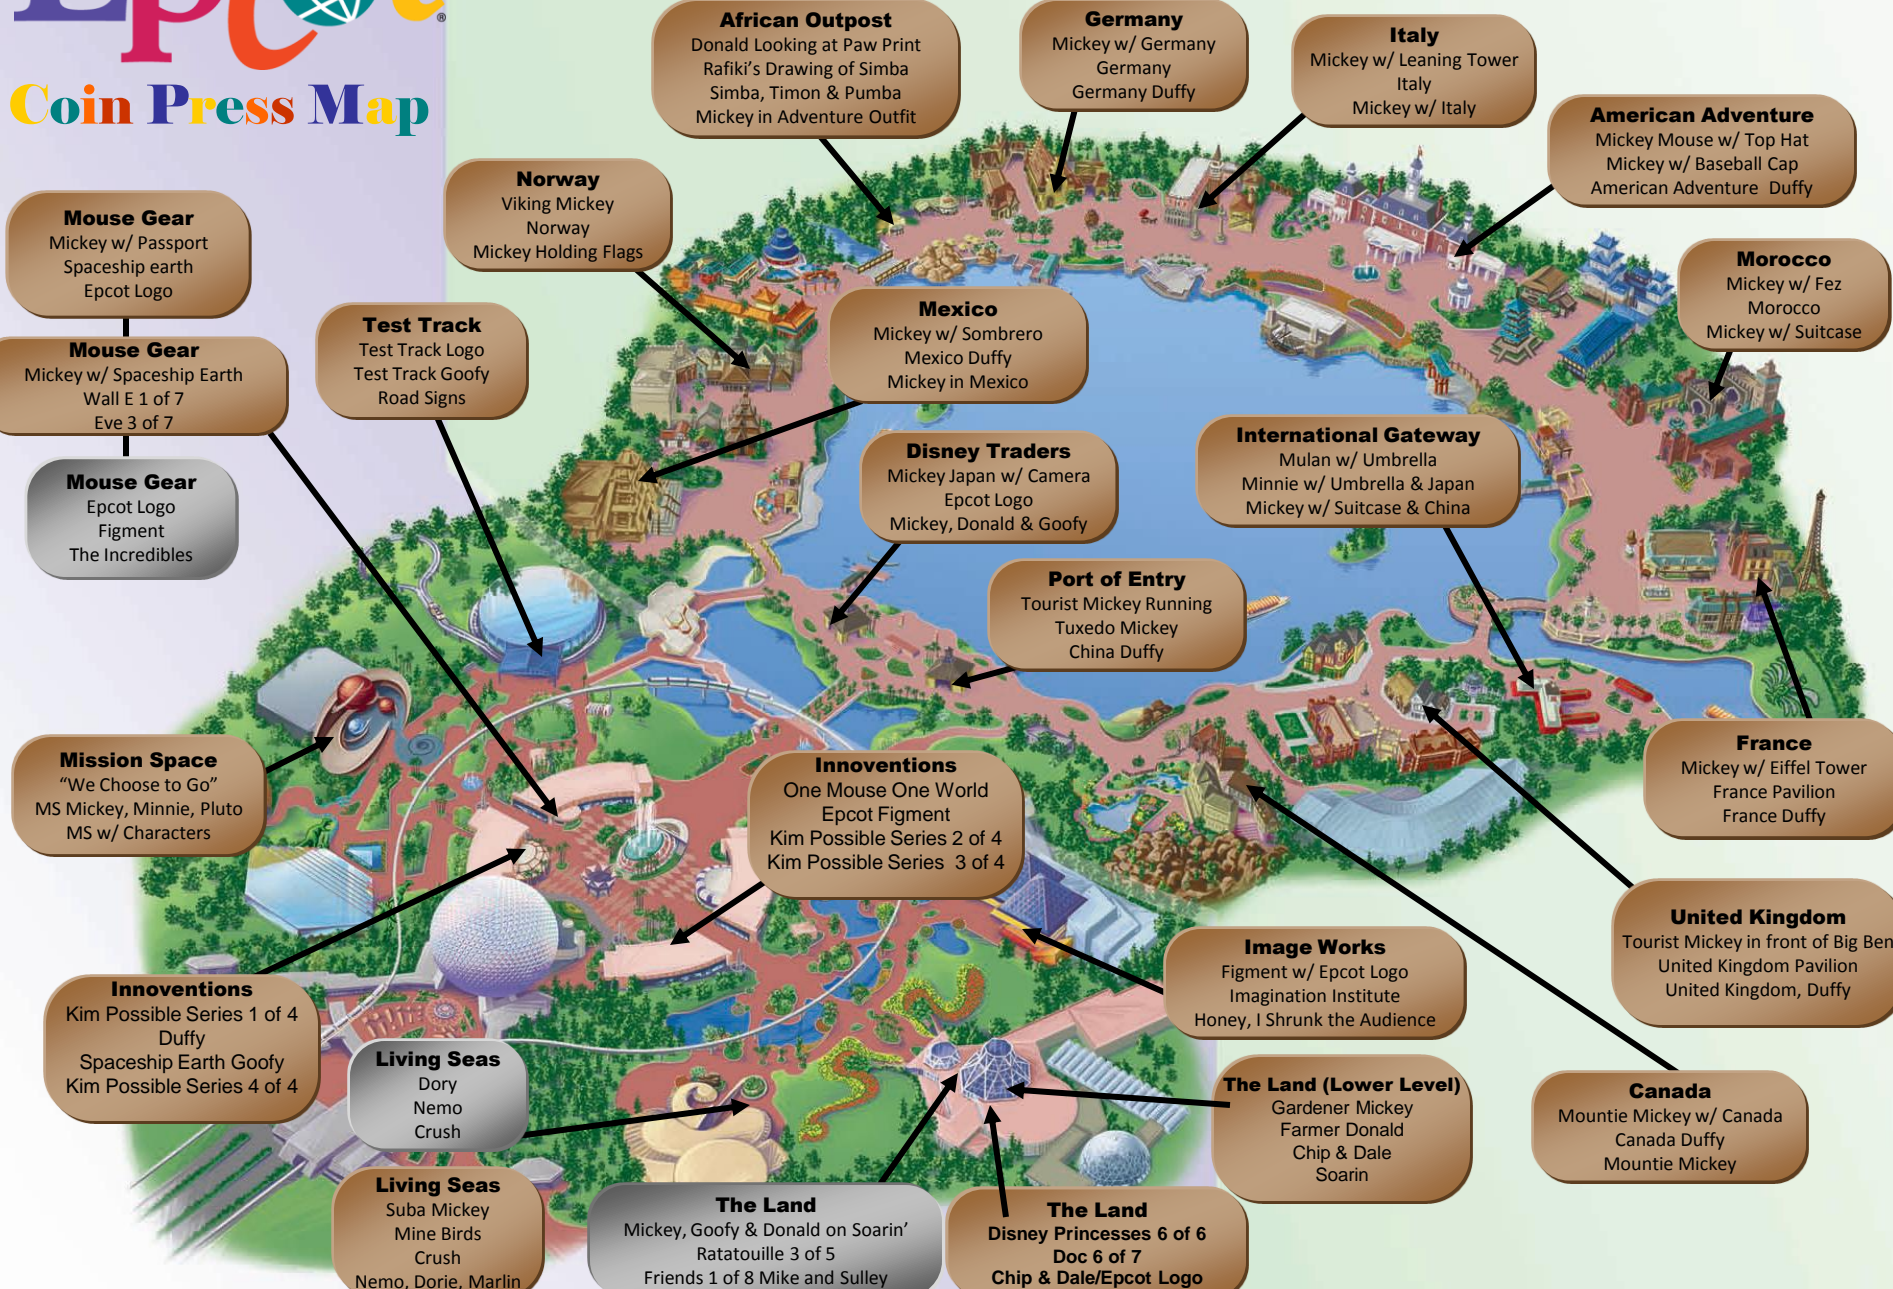

Epcot

Coin Press Map

Dime/Quarter Press Penny Press