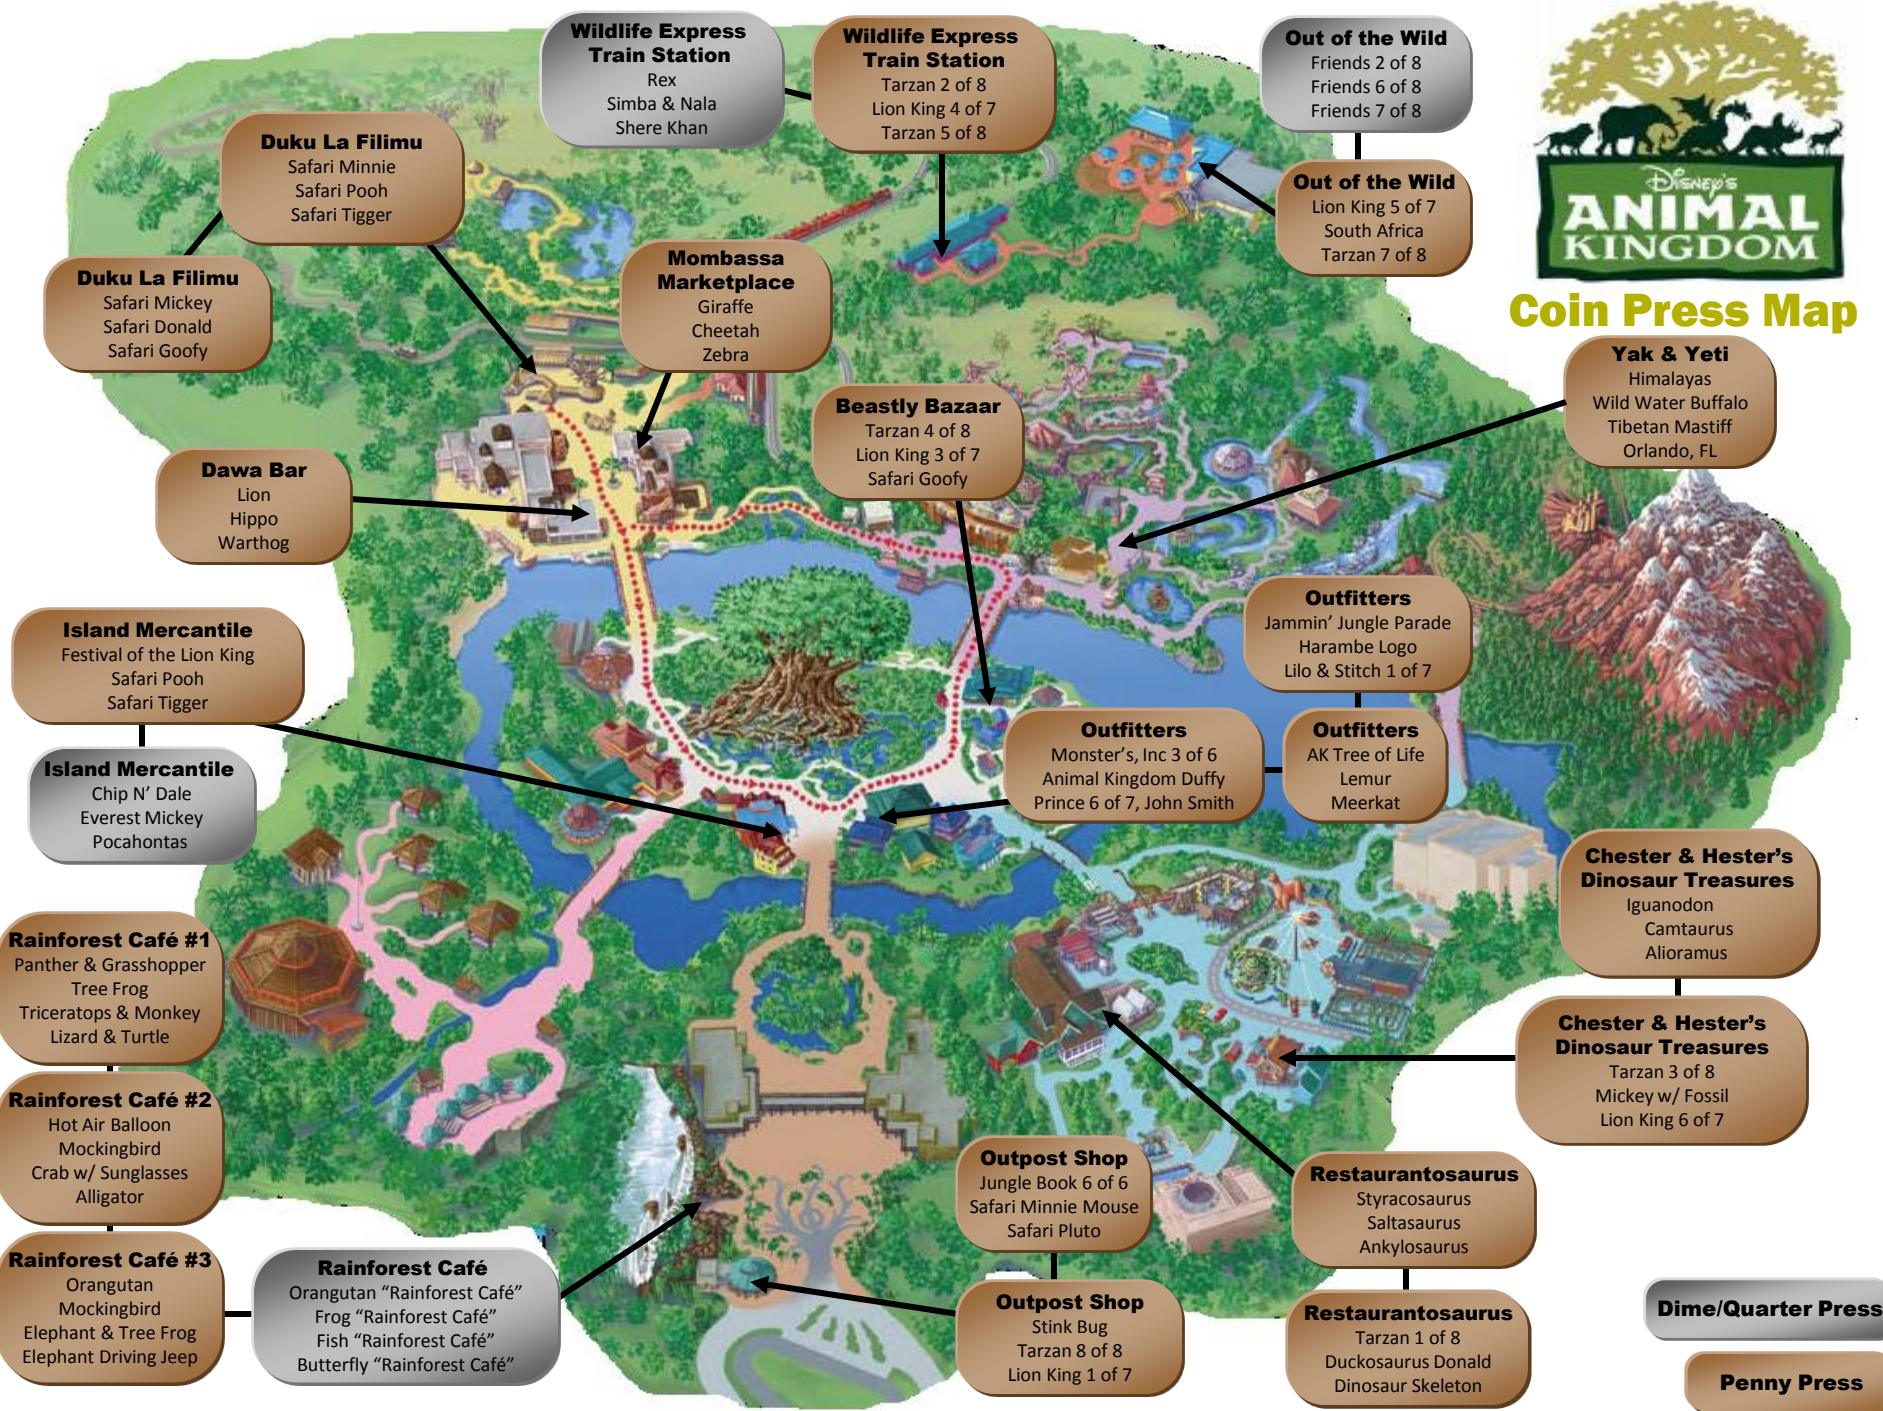

# Walt Disney World Coin Press Maps & Checklist

- ❖ Disney's Animal Kingdom
- ❖ Disney's Hollywood Studios
- ❖ Epcot
- ❖ Magic Kingdom
- ❖ Downtown Disney
- ❖ Resorts, Water Parks & Sports Complex

## Coin Press Map

**Wildlife Express Train Station**  
Rex  
Simba & Nala  
Shere Khan

**Wildlife Express Train Station**  
Tarzan 2 of 8  
Lion King 4 of 7  
Tarzan 5 of 8

**Out of the Wild**  
Friends 2 of 8  
Friends 6 of 8  
Friends 7 of 8

# Walt Disney World Coin Press Locations Checklist

Area	Location	Type	Die A	Die B	Die C	Die D	Notes
Park Entrance	Outpost Shop	Penny	Jungle Book 6 of 6, "Shere Kahn"	Safari Minnie	Safari Pluto With Backpack		
Park Entrance	Outpost Shop	Penny	Stink Bug	Tarzan Series 8 of 8	Lion King 1 of 7, Simba		
Park Entrance	Rainforest Café	Penny	Panther & Grasshopper	Tree Frog	Triceratops & Monkey	Lizard & Turtle	
Park Entrance	Rainforest Café	Penny	Hot Air Balloon Orlando, FL	Mockingbird FL State Bird	Crab w/Sunglasses	Alligator Orlando FL	
Park Entrance	Rainforest Café	Penny	Orangutan	Mockingbird FL State Bird	Elephant, Tree Frog	Elephant Driving Jeep	
Park Entrance	Rainforest Café	Quarter	Orangutan	Frog	Fish	Butterfly	
Discovery Island	Outfitters	Penny	Jammin' Jungle Parade	Harambe Logo	Lilo & Stitch 1 of 7, Jumba		
Discovery Island	Outfitters	Penny	Animal Kingdom Tree of Life	Lemur	Meerkat		
Discovery Island	Outfitters	Penny	Monsters Inc. 3 of 6	Animal Kingdom Duffy	Princes Series 6 of 7 John Smith		
Discovery Island	Island Mercantile	Penny	Festival of the Lion King Logo	Safari Pooh With Canteen	Safari Tigger with Binoculars		
Discovery Island	Island Mercantile	Quarter	Chip & Dale	Everest Mickey	Pocahontas		
Discovery Island	Beastly Bazaar	Penny	Tarzan Series 4 of 8, Tantor	Lion King Series 3 of 7, Hula Timon	Safari Goofy With Camera		